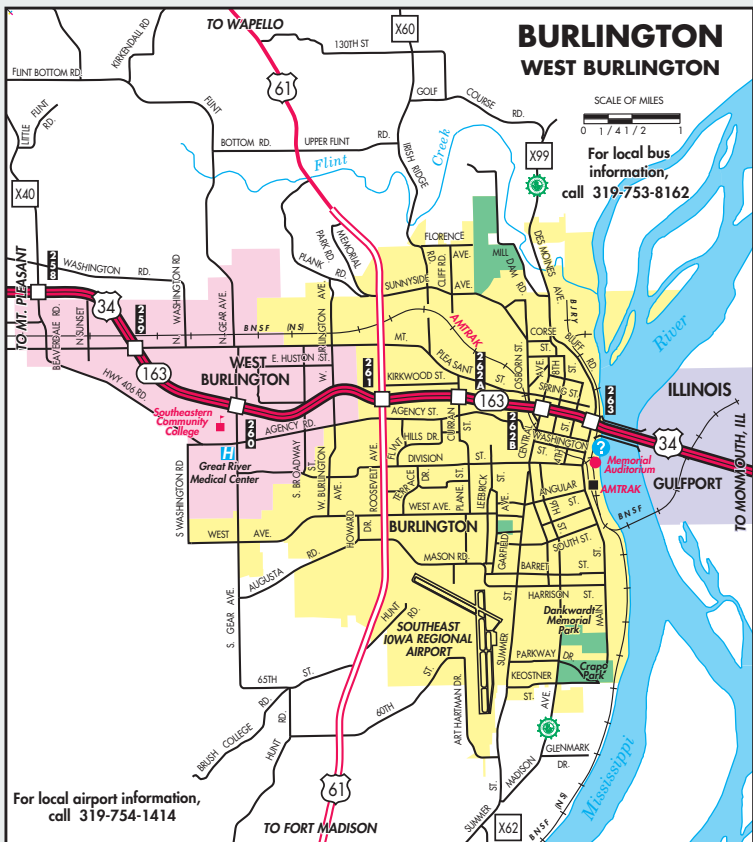

BURLINGTON WEST BURLINGTON

SCALE OF MILES

For local bus
information,
call 319-753-8162

For local airport information,
call 319-754-1414

TO FORT MADISON